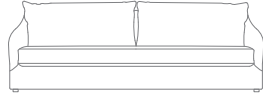

Mitchell Gold +Bob Williams

LAUREL

A refined look with luxurious comfort: Sophisticated yet casual, the low-slung sofa features a slender curved back with graceful slope arms, generous knife-edge back cushions and a plush bench seat, cozy for conversing or reclining. The comfortable swivel complements the sofa and also works well on its own. Give Laurel a more relaxed or elegant look, depending on the fabric or leather you choose.

PROFILE

90 SOFA
90" w x 40" d x 35" h
seat width: 80"; seat depth: 21"
seat height: 19"; arm height: 21"
COM 16.5 yds, COL 235 sqft

100 SOFA
100" w x 40" d x 35" h
seat width: 90"; seat depth: 21"
seat height: 19"; arm height: 21"
COM 18 yds, COL 252 sqft

SWIVEL CHAIR
35" w x 40" d x 33" h
seat width: 25"; seat depth: 23"
seat height: 18"; arm height: 21"
COM 8.5 yds, COL 86.07 sqft