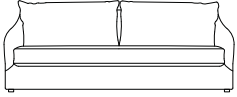

Mitchell Gold +Bob Williams

LAUREL

A refined look with luxurious comfort: Sophisticated yet casual, the low-slung sofa features a slender curved back with graceful slope arms, generous knife-edge back cushions and a plush bench seat, cozy for conversing or reclining. The comfortable swivel complements the sofa and also works well on its own. Give Laurel a more relaxed or elegant look, depending on the fabric or leather you choose.

PROFILE

90 SOFA
90" w x 40" d x 35" h
seat width: 80"; seat depth: 21"
seat height: 19"; arm height: 21"
COM 16.5 yds, COL 235 sqft

100 SOFA
100" w x 40" d x 35" h
seat width: 90"; seat depth: 21"
seat height: 19"; arm height: 21"
COM 18 yds, COL 252 sqft

SWIVEL CHAIR
35" w x 40" d x 33" h
seat width: 25"; seat depth: 23"
seat height: 18"; arm height: 21"
COM 8.5 yds, COL 86.07 sqft